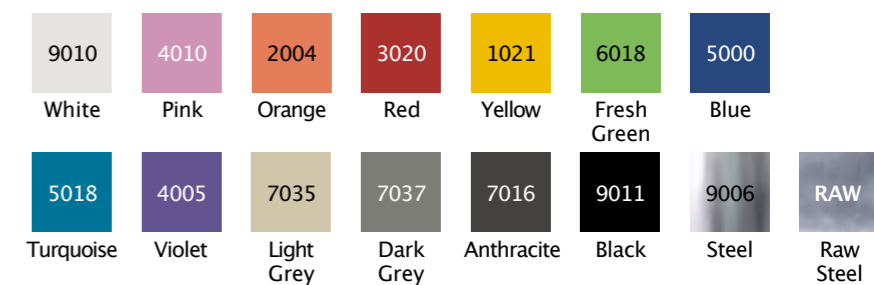

Rochester Stool

Height 1140mm, Width 500mm,
Depth 560mm, Seat Height 760mm

Colour	Order Code	Price	Order Code	
			Chrome Frame	RAL Frame
Black	V1001-BK	£160	V1001-BK/RAL	£210
White	V1001-WH	£160	V1001-WH/RAL	£210
Blue	V1001-BL	£160	V1001-BL/RAL	£210
Red	V1001-RD	£160	V1001-RD/RAL	£210
Orange	V1001-OR	£160	V1001-OR/RAL	£210
Yellow	V1001-YE	£160	V1001-YE/RAL	£210
Grey	V1001-CR	£160	V1001-CR/RAL	£210
Purple	V1001-PU	£160	V1001-PU/RAL	£210
Lime Green	V1001-LM	£160	V1001-LM/RAL	£210
Slate	V1001-SL	£160	V1001-SL/RAL	£210
ReflexBlue	V1001-RB	£160	V1001-RB/RAL	£210

Rochester Upholstered Seat Pad

Fabric Band	Order Code	Price
0	V1000/F0	£110
1	V1000/F1	£120
2	V1000/F2	£130
3	V1000/F3	£140

RAL Frame Colours

Fabrics See page 160

Boston

Black White Orange Lime Green Anthracite Reflex Blue Grey Red Yellow