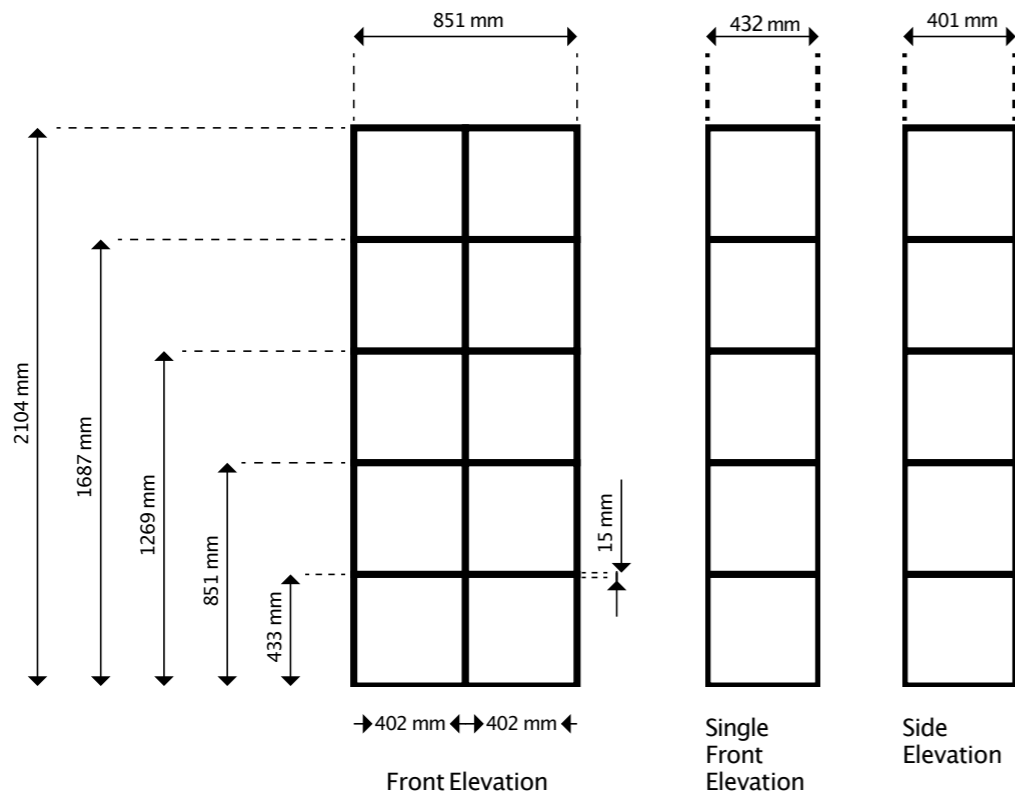

Konnect

RAL Frame Colours

Konnect Grids

Height	Single	Price	Double	Price
1 High	VK1S	£180	VK1D	£330
2 High	VK2S	£330	VK2D	£660
3 High	VK3S	£480	VK3D	£960
4 High	VK4S	£630	VK4D	£1,270
5 High	VK5S	£780	VK5D	£1,570

Konnect Accessories

Konnect Accessories

Item	Order Code	Price
Shelf -MFC	VKMSF/Col	£60
Shelf -Plywood	VKPSF	£90
Planter -MFC	VKMPP/Col	£180
Planter -Plywood	VKPPR	£210
Open Box -MFC	VKMAV/Col	£180
Open Box -Ply	VKPAC	£280
Closed Box -MFC	VKMAVC/Col	£210
Closed Box -Ply	VKPAVC	£290
Locker -Key -MFC	VKMKL/Col	£320
Locker -Key -Plywood	VKPKL	£340
Locker -Comb -MFC	VKMCL/Col	£360
Locker -Comb -Plywood	VKPCL	£380
Drawers -MFC	VKMDR/Col	£560
Drawers -Plywood	VKPDR	£600
Moss Panel Single*	VKMP	£390
Moss Panel Double*	VKMPPD	£640
Acoustic Panel -Blazer Lite	VKAP	£130
Whiteboard	VKWB	£160

*Boxes included in the price

MFC Accessories Colours

Plywood