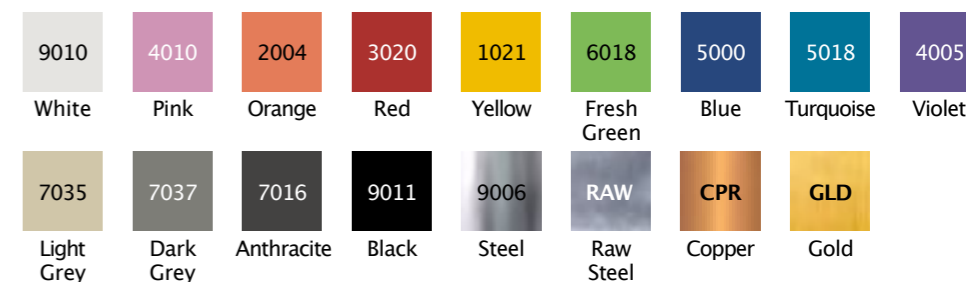

FEATURES

5 frame options

Available in a large range of fabrics

Contrasting stitching available

RAL Colour available on the Skid frame

Wood Frame Finishes

RAL Frame Colours

Fabrics See page 160

Corex

Corex 4 Leg Frame

Height 820mm,Width 500mm,
Depth 600mm,Seat Height 470mm

Corex Skid frame

Height 820mm,Width 500mm,
Depth 600mm,Seat Height 470mm

A favourite option for any dining, meeting or breakout area. Available in multiple base options makes the Corex chair an excellent option for most commercial, educational or leisure environments. Manufactured with a metal framework and entirely moulded with cold-cure polyurethane for extra comfort.