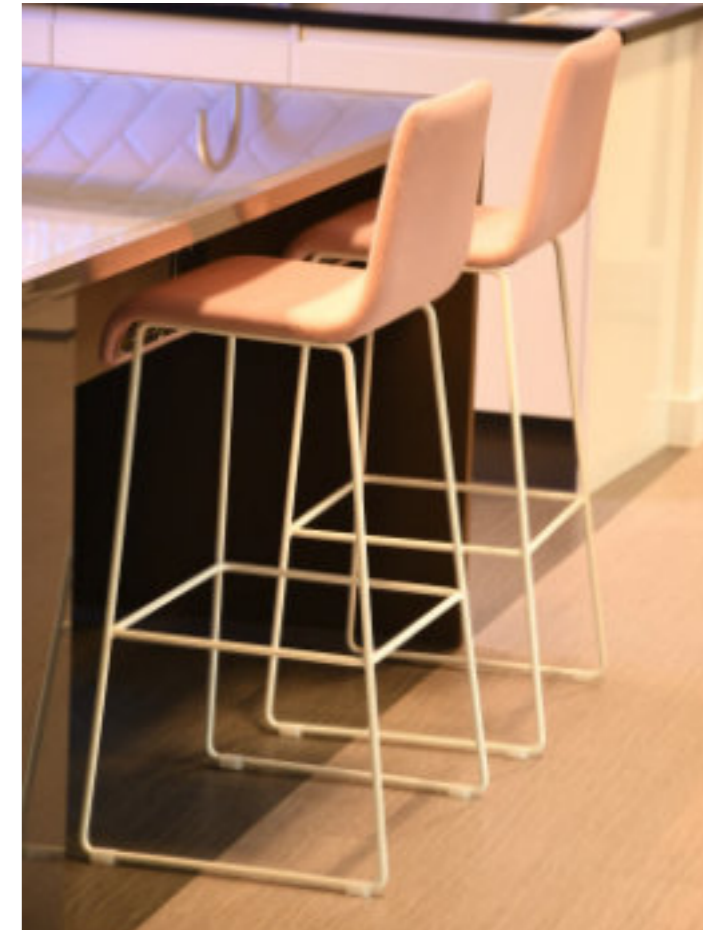

Vibe 4 Legged Stool

Height 1000mm, Width 490mm,
Depth 490mm, Seat Height 750mm

Fabric Group	Order Code ChromeFrame	Price	Order Code RAL Frame	Price
1	V1752C/F1	£361	V1752(RAL)/F1	£372
2	V1752C/F2	£387	V1752(RAL)/F2	£398
3	V1752C/F3	£412	V1752(RAL)/F3	£423
4	V1752C/F4	£425	V1752(RAL)/F4	£436
5	V1752C/F5	£451	V1752(RAL)/F5	£462
6	V1752C/F6	£476	V1752(RAL)/F6	£487
7	V1752C/F7	£489	V1752(RAL)/F7	£500

Vibe Skid Stool

Height 1000mm, Width 490mm,
Depth 490mm, Seat Height 750mm

Fabric Group	Order Code ChromeFrame	Price	Order Code RAL Frame	Price
1	V1752SC/F1	£377	V1752S(RAL)/F1	£388
2	V1752SC/F2	£403	V1752S(RAL)/F2	£414
3	V1752SC/F3	£428	V1752S(RAL)/F3	£439
4	V1752SC/F4	£441	V1752S(RAL)/F4	£452
5	V1752SC/F5	£467	V1752S(RAL)/F5	£478
6	V1752SC/F6	£492	V1752S(RAL)/F6	£503
7	V1752SC/F7	£505	V1752S(RAL)/F7	£516