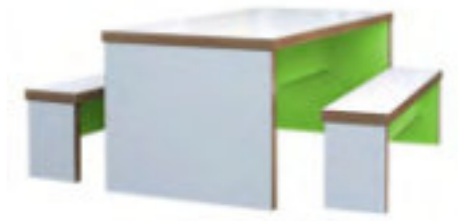

Trestan

FEATURES

- Heavy-duty construction
- High impact resistant edges
- Easy clean laminate surfaces
- Available in a choice of popular laminate colours
- Contrasting edge and inset panels available
- Bespoke sizes available
- Upholstered seat pads available
- Available assembled or factory assembled

Trestan is a heavy duty, clean and modern table and bench seating system made from 40mm laminate board. Available in a large array of easy clean laminate colours and high impact contrasting edges. An excellent option for any breakout or informal meeting area where collaboration is important.