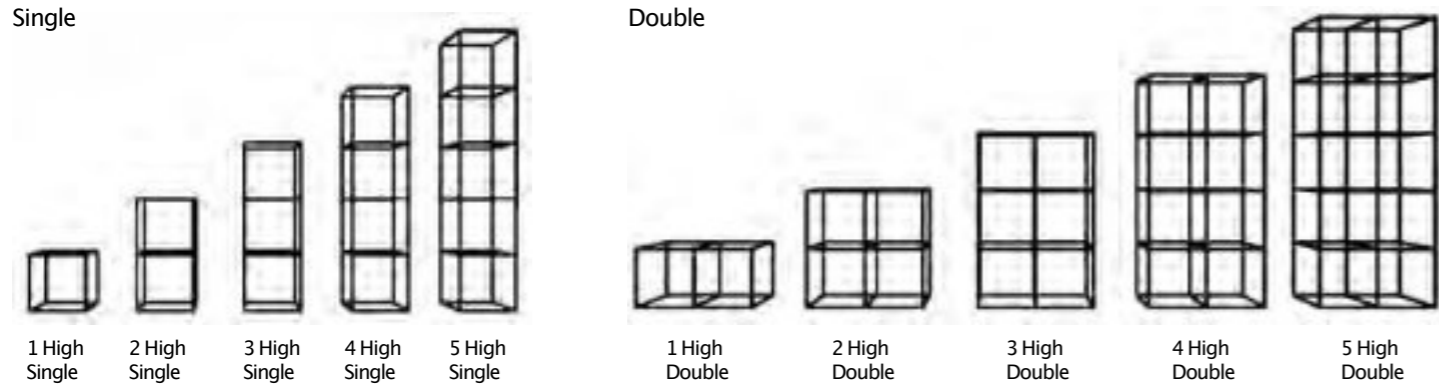

Konnect

RAL Frame Colours

Konnect Grids

Height	Single	Price	Double	Price
1 High	VK1S	£180	VK1D	£330
2 High	VK2S	£330	VK2D	£660
3 High	VK3S	£480	VK3D	£960
4 High	VK4S	£630	VK4D	£1,270
5 High	VK5S	£780	VK5D	£1,570

Konnect Accessories

Konnect Accessories

Item	Order Code	Price
Shelf -MFC	VKMSF/Col	£60
Shelf -Plywood	VKPSF	£90
Planter -MFC	VKMPP/Col	£180
Planter -Plywood	VKPPR	£210
Open Box -MFC	VKMAV/Col	£180
Open Box -Ply	VKPAC	£280
Closed Box -MFC	VKMAVC/Col	£210
Closed Box -Ply	VKPAVC	£290
Locker -Key -MFC	VKMKL/Col	£320
Locker -Key -Plywood	VKPKL	£340
Locker -Comb -MFC	VKMCL/Col	£360
Locker -Comb -Plywood	VKPCL	£380
Drawers -MFC	VKMDR/Col	£560
Drawers -Plywood	VKPDR	£600
Moss Panel Single*	VKMP	£390
Moss Panel Double*	VKMPPD	£640
Acoustic Panel -Blazer Lite	VKAP	£130
Whiteboard	VKWB	£160

*Boxes included in the price

MFC Accessories Colours

Plywood