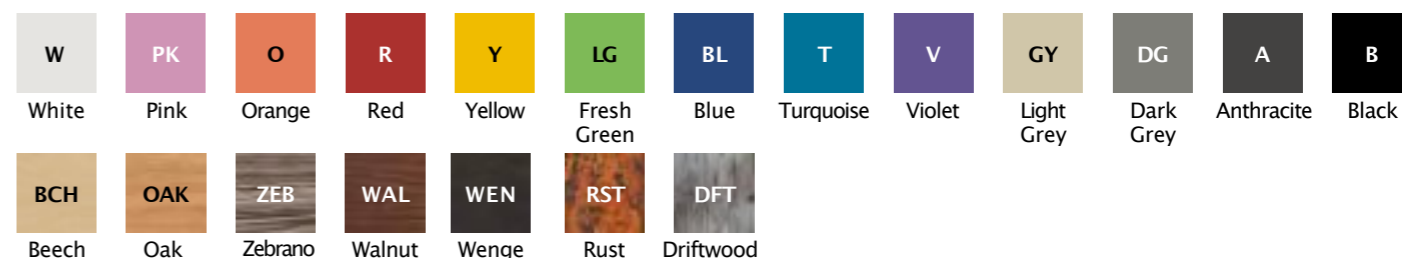

Edge Colours

Height 730mm

Size (mm)	Order Code	Price
Small (1200mm x 1600mm)	VNTS (Frame-Top-Edge)	£1,211
Medium (1800mm x 1600mm)	VNTM (Frame-Top-Edge)	£1,541
Large (2200mm x 1600mm)	VNTL (Frame-Top-Edge)	£1,700

Fabric Group	Order Code Small (1000 mm)	Price	Order Code Medium (1600 mm)	Price	Order Code Large (2000 mm)	Price
1	VUBS/F1	£146	VUBM/F1	£175	VUBL/F1	£223
2	VUBS/F2	£169	VUBM/F2	£197	VUBL/F2	£257
3	VUBS/F3	£186	VUBM/F3	£218	VUBL/F3	£279
4	VUBS/F4	£200	VUBM/F4	£232	VUBL/F4	£305

Fabrics See page 160