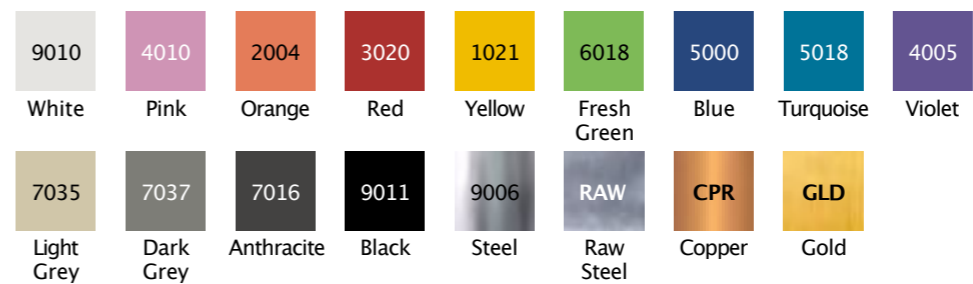

ABCDEF G

Select your storage height: 735mm or 900mm
and/or
Select your grid height: 433mm, 851mm, 1269mm, 1687mm or 2104mm

ABCDEF G

Select Storage Finish

ABCDEF G

Select Grid Finish

ABCDEF G

Select Accessories