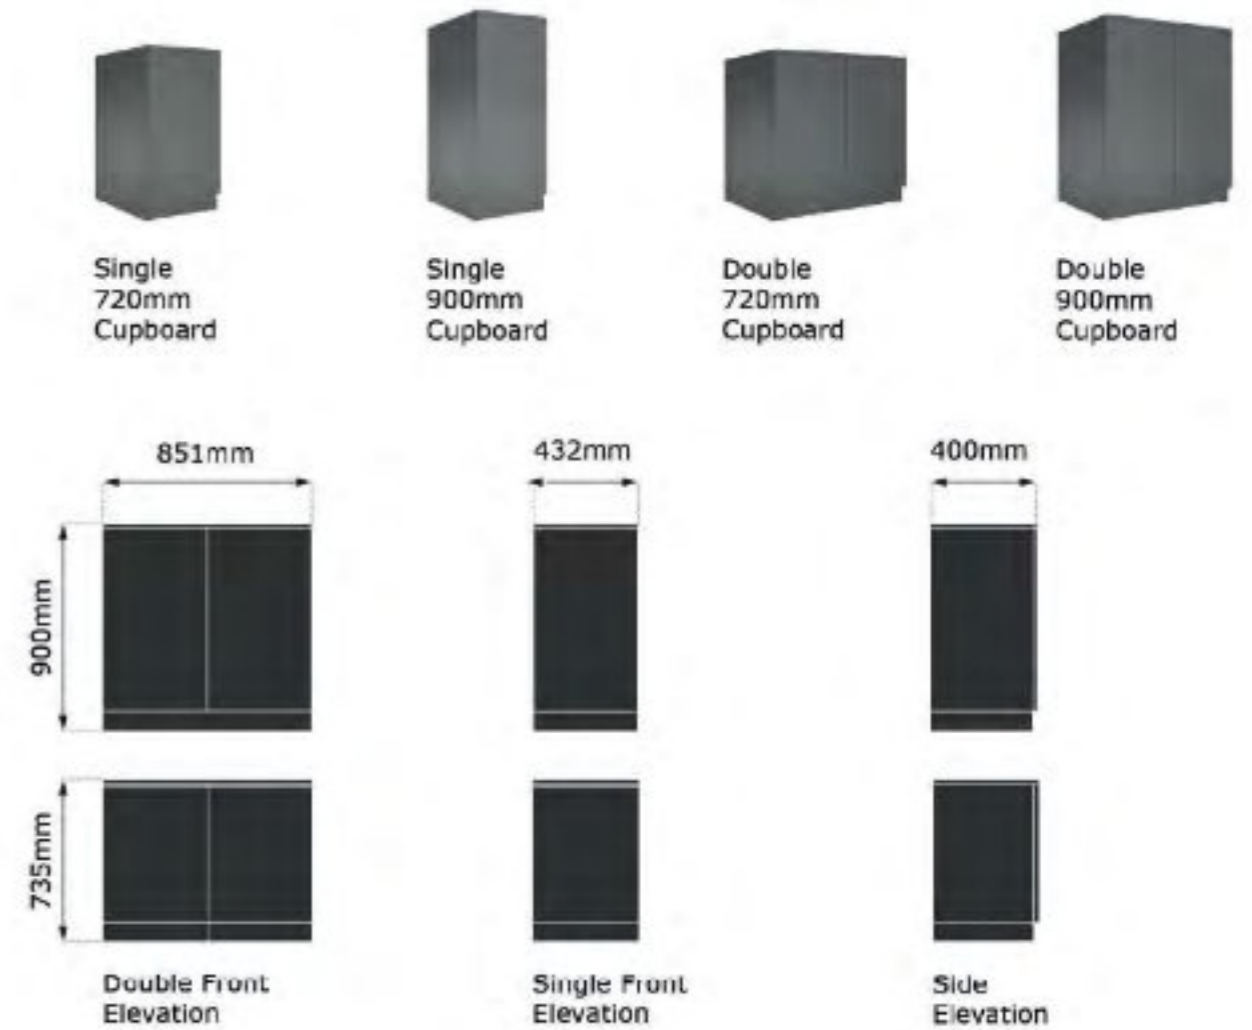

ABCDEF G

Select your storage height: 735mm or 900mm
and/or
Select your grid height: 433mm, 851mm, 1269mm, 1687mm or 2104mm

ABCDEF G

Select Storage Finish

ABCDEF G

Select Grid Finish

ABCDEF G

Select Accessories

ABCDEF G

Select Accessory finish

Konnect

- Extensive options to customise and zone divide open plan and agile working spaces
- Simple and attractive division of spaces into zones for specific working styles
- Huge range of sizes and configurations available with a large selection of accessories including shelves, planters, open and closed boxes and moss panels

- 1 Shelf
- 2 Planter
- 3 Open Box
- 4 Closed Box
- 5 Moss Panel
- 6 Acoustic Back Panel
- 7 Acoustic Front Panel
- 8 White Board
- 9 Locker (Combination)
- 10 Locker (Key)

Konnect Storage

Height	Single	Price	Double	Price
735mm	VKC735S	£600	VK735D	£750
900mm	VKC900S	£650	VK900D	£810