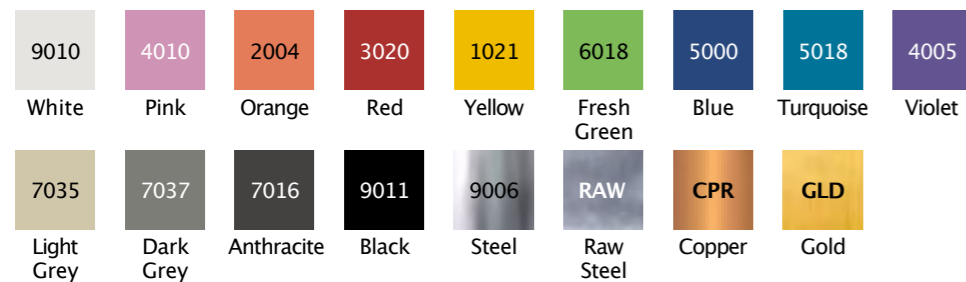

Storage Colour Options

Konnect

RAL Frame Colours

Konnect Grids

Height	Single	Price	Double	Price
1 High	VK1S	£180	VK1D	£330
2 High	VK2S	£330	VK2D	£660
3 High	VK3S	£480	VK3D	£960
4 High	VK4S	£630	VK4D	£1,270
5 High	VK5S	£780	VK5D	£1,570