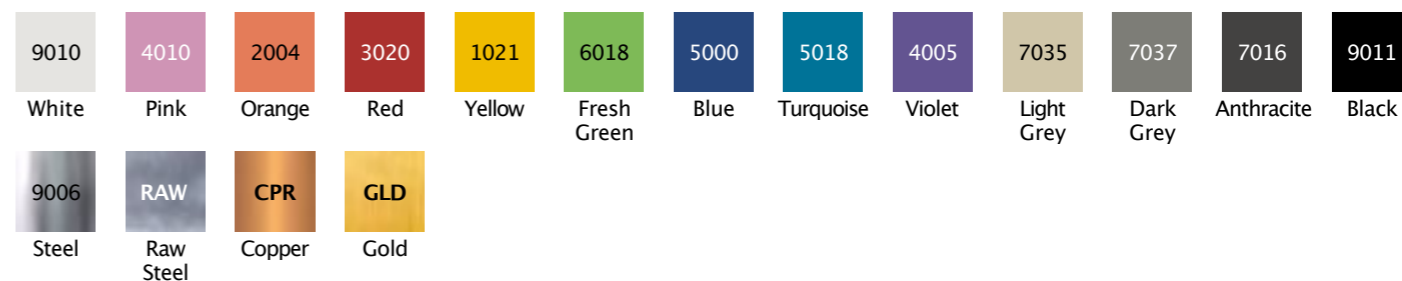

FEATURES

- 40mmthick table and bench tops
- High impact resistant edges
- Easy clean laminate surfaces
- High quality powder coated 40mmthick frame
- Large range of table and bench top colours

RAL Frame Colours